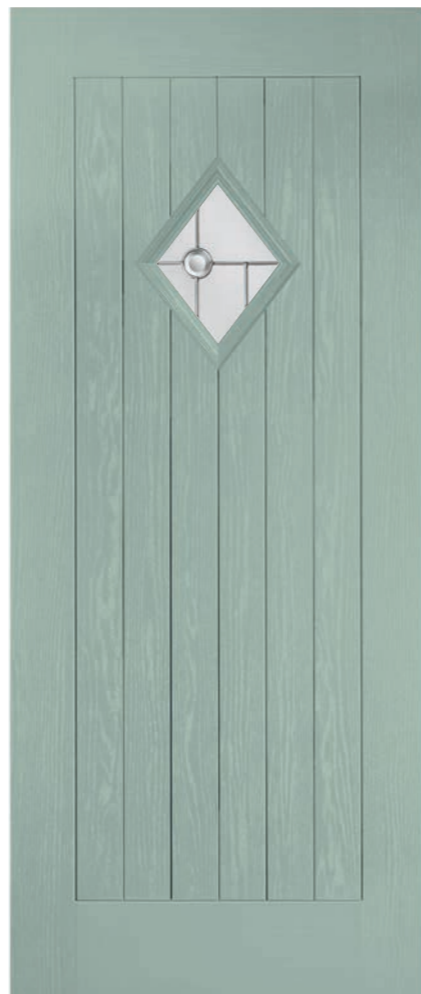

Rustic Renown Top  
Kara Brass glass

Rustic Renown Diamond  
Trieste glass

Kara  
Zinc or Brass  
Caming\*

Lunna

Andorra  
Zinc or Brass  
Caming

Aspen

Scotia  
Zinc or Brass  
Caming

Sierra