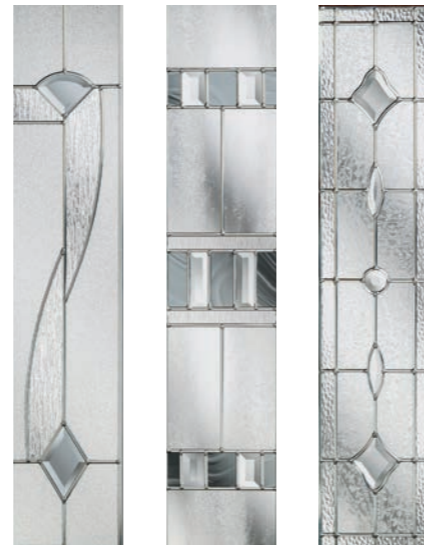

GD10 with Andorra Zinc glass  
Left, centre and right available

★

GD09 with Canvas glass  
Left, centre and right available

Smooth, steel effect cassette

Aspen Lunna Palma

Monza Savana ★ Valentia ★

Canvas Radiant