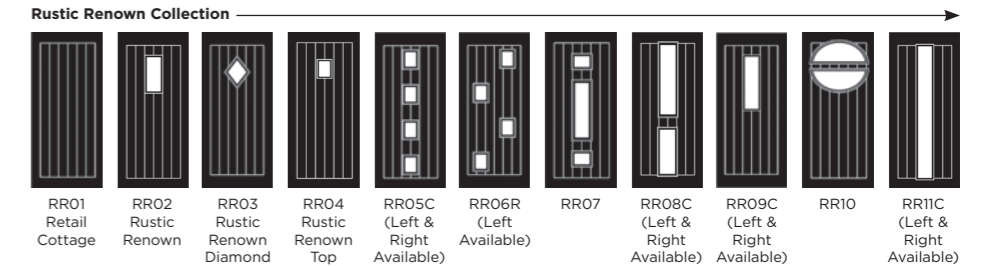

Full Door Range

a door for every home

Distinction Doors reserve the right to alter and remove door styles and specifications without prior notice.