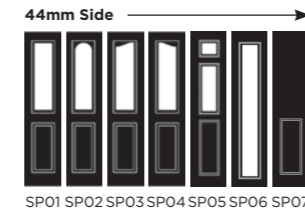

Full Door Range

a door for every home

Distinction Doors reserve the right to alter and remove door styles and specifications without prior notice.