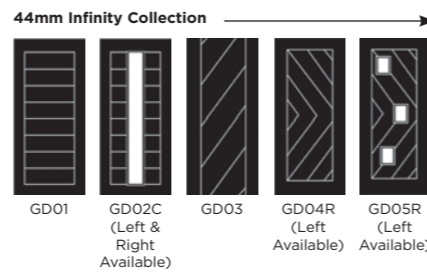

Full Door Range

a door for every home

Distinction Doors reserve the right to alter and remove door styles and specifications without prior notice.