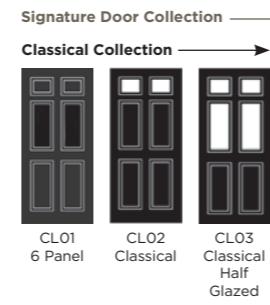

Full Door Range

a door for every home

Distinction Doors reserve the right to alter and remove door styles and specifications without prior notice.