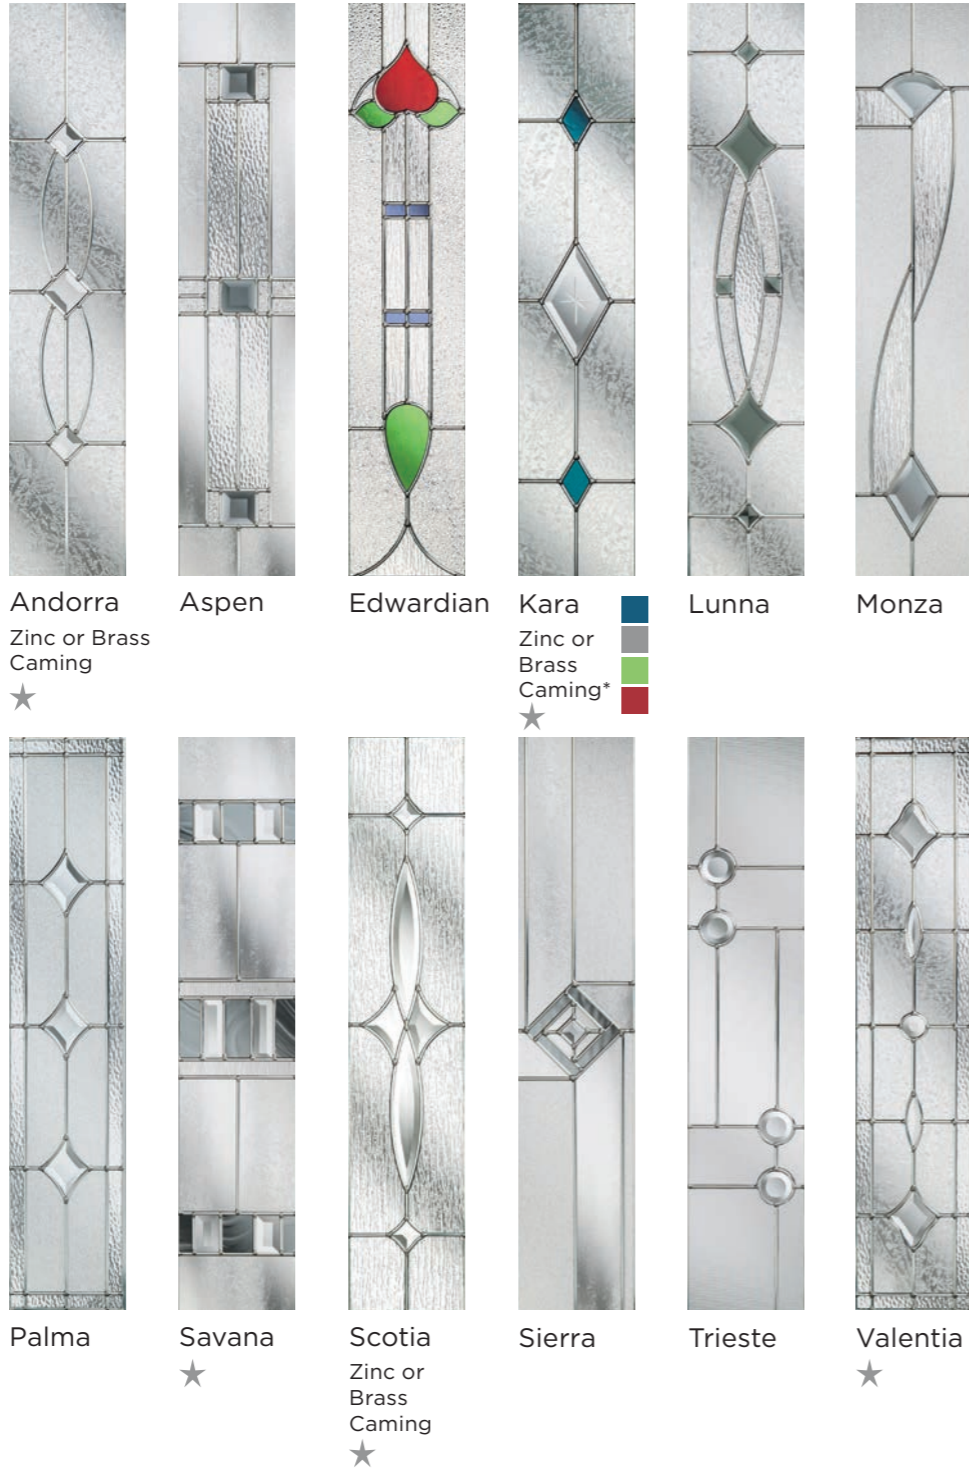

nxt-gen Esteem

Main image: Distinction Premium Anthracite Grey with Kara Brass glass.