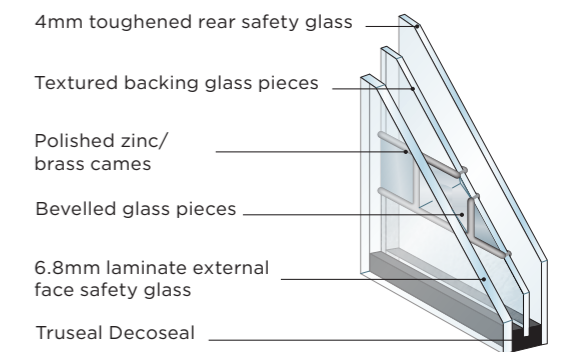

## Decorative Glass

Features and benefits:

- Decorative triple glazing
- The decorative centre pane is sealed within the unit therefore, it is protected from dust and weathering
- Easy to clean
- 6.8mm glass laminated as standard
- 50mm units available for 70mm doors
- Glass patterns may vary
- Slight bubbles, lines and surface imperfections are all characteristics of glass. They are not to be considered as defects as they add character to decorative glass.