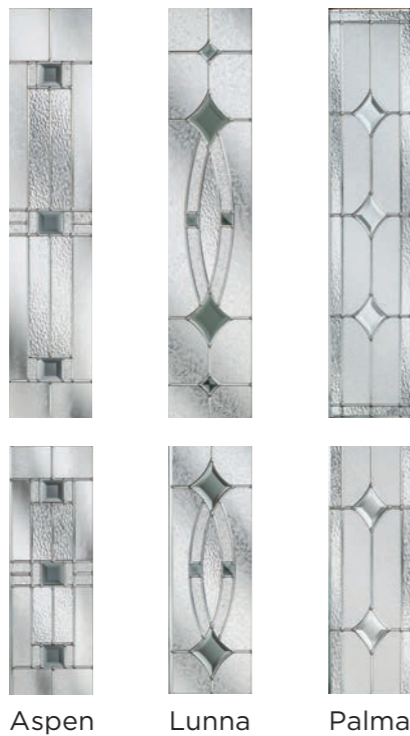

GD10 with Andorra Zinc glass  
Left, centre and right available

★

GD09 with Canvas glass  
Left, centre and right available

Smooth, steel effect cassette

Aspen Lunna Palma

Monza Savana ★ Valentia ★

Canvas Radiant