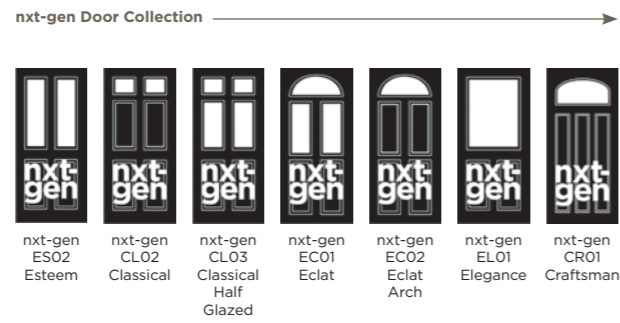

Full Door Range

a door for every home

Distinction Doors reserve the right to alter and remove door styles and specifications without prior notice.