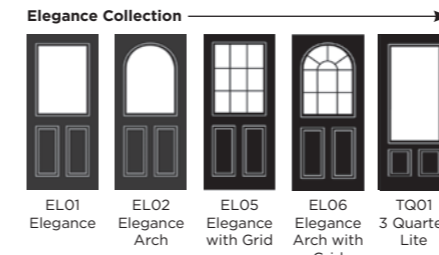

Full Door Range

a door for every home

Distinction Doors reserve the right to alter and remove door styles and specifications without prior notice.