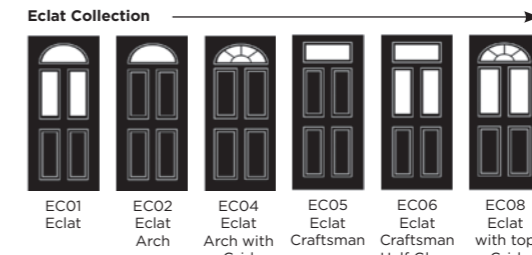

Full Door Range

a door for every home

Distinction Doors reserve the right to alter and remove door styles and specifications without prior notice.