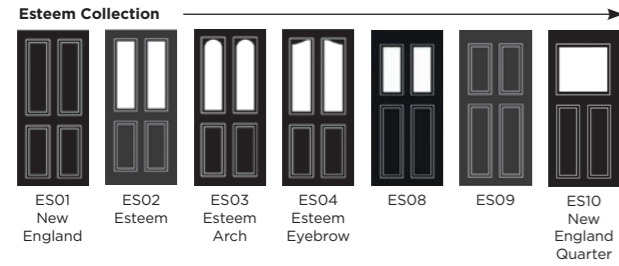

Full Door Range

a door for every home

Distinction Doors reserve the right to alter and remove door styles and specifications without prior notice.