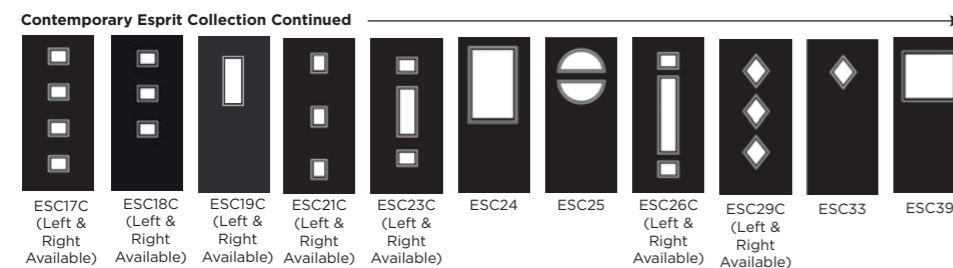

Full Door Range

a door for every home

Distinction Doors reserve the right to alter and remove door styles and specifications without prior notice.