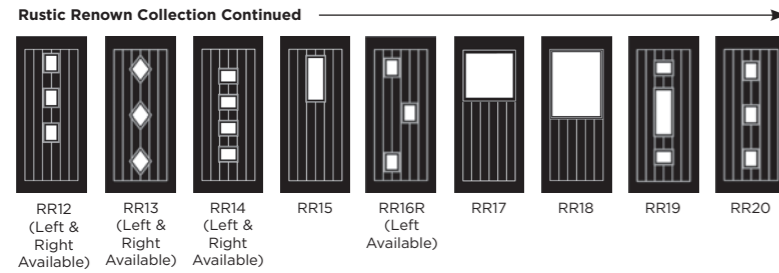

Full Door Range

a door for every home

Distinction Doors reserve the right to alter and remove door styles and specifications without prior notice.