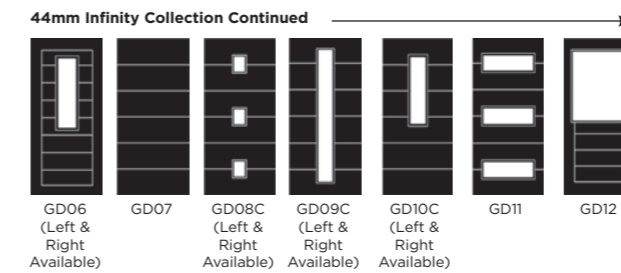

Full Door Range

a door for every home

Distinction Doors reserve the right to alter and remove door styles and specifications without prior notice.