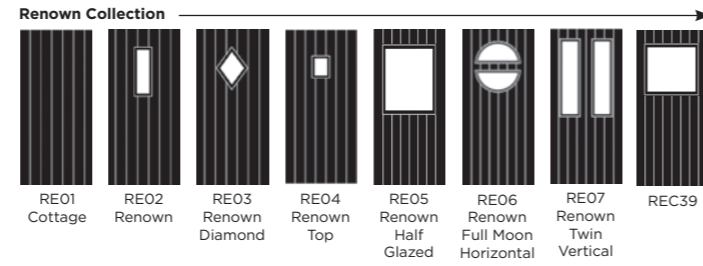

Full Door Range

a door for every home

Distinction Doors reserve the right to alter and remove door styles and specifications without prior notice.