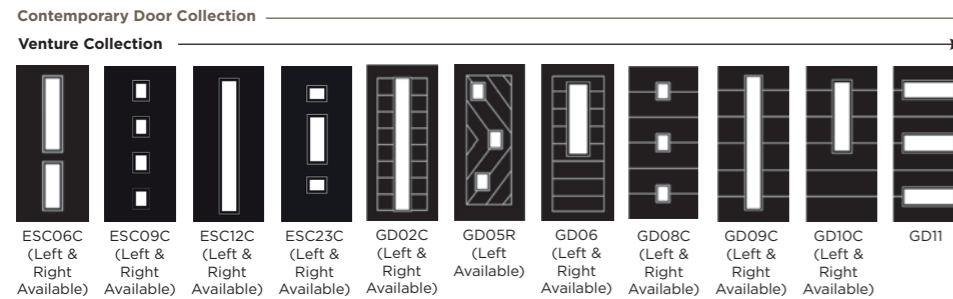

Full Door Range

a door for every home

Distinction Doors reserve the right to alter and remove door styles and specifications without prior notice.