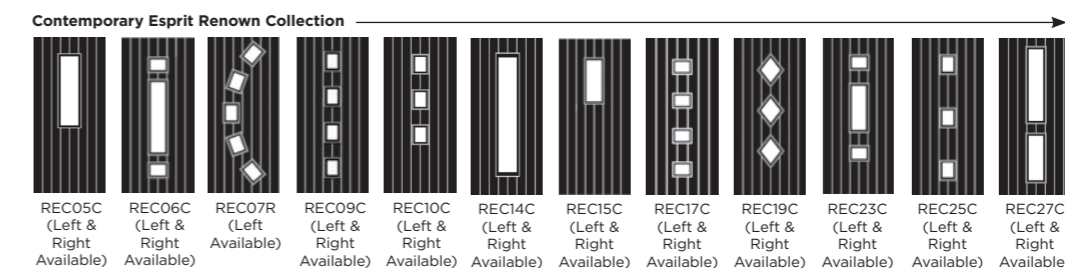

Full Door Range

a door for every home

Distinction Doors reserve the right to alter and remove door styles and specifications without prior notice.