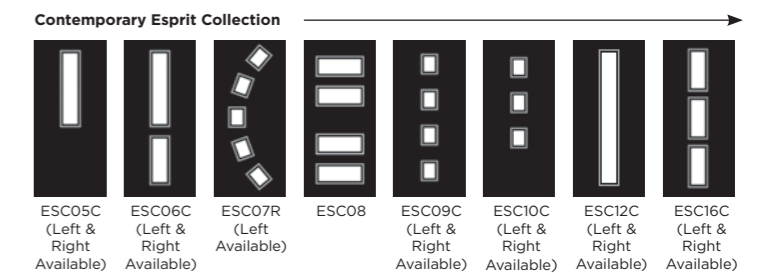

Full Door Range

a door for every home

Distinction Doors reserve the right to alter and remove door styles and specifications without prior notice.