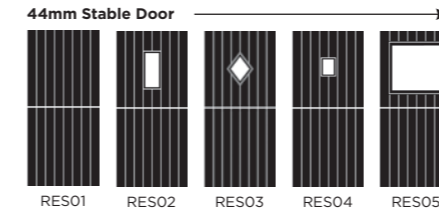

Full Door Range

a door for every home

Distinction Doors reserve the right to alter and remove door styles and specifications without prior notice.