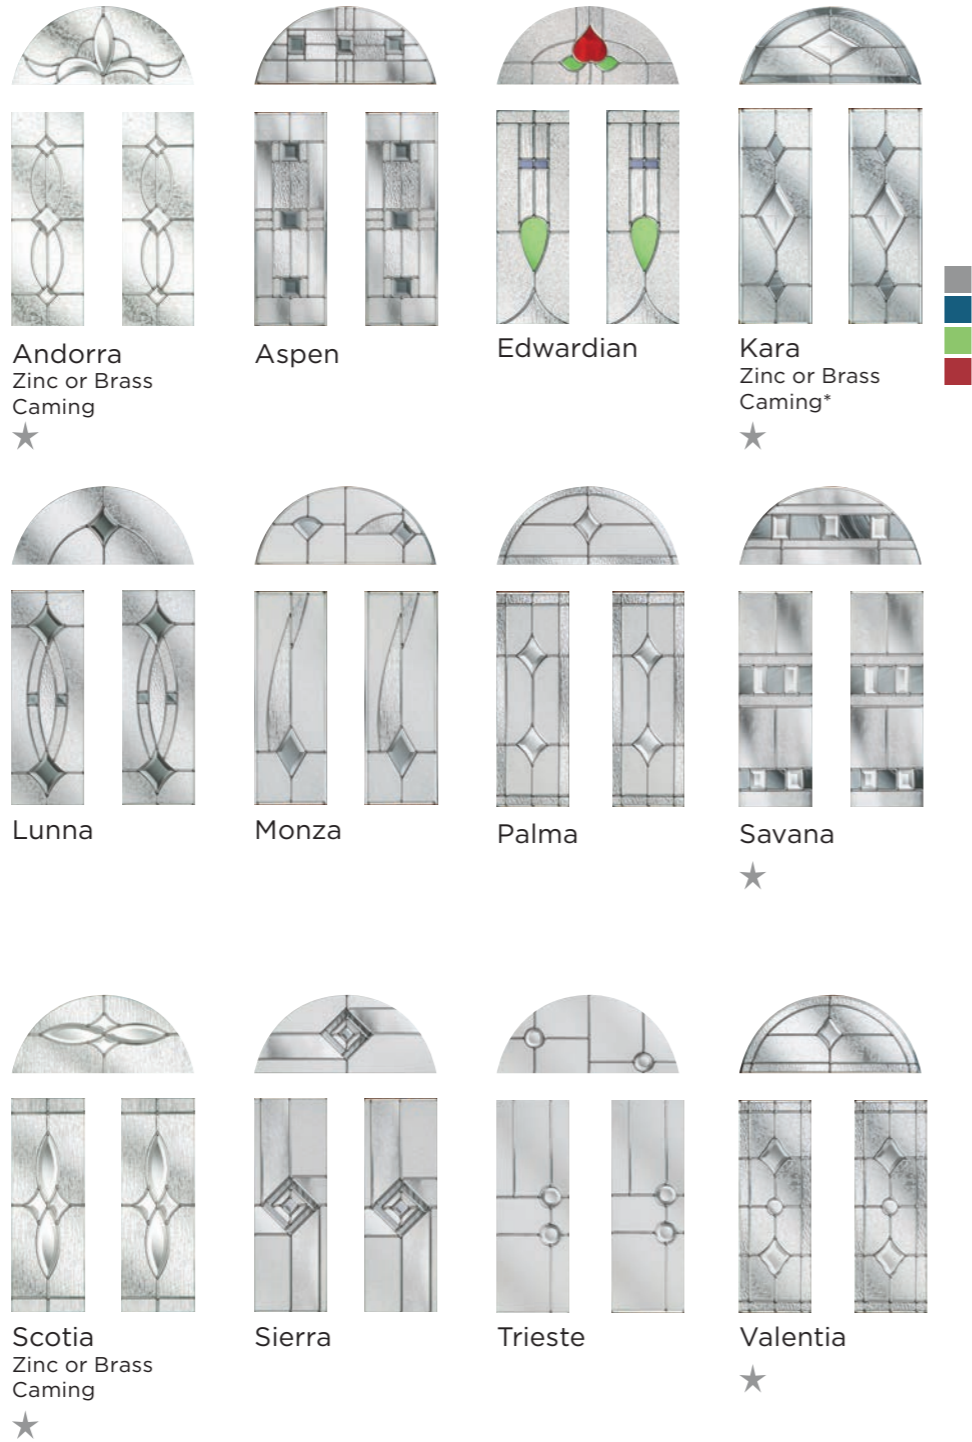

nxt-gen Eclat

Main image: Porcelain Blue with Palma glass.